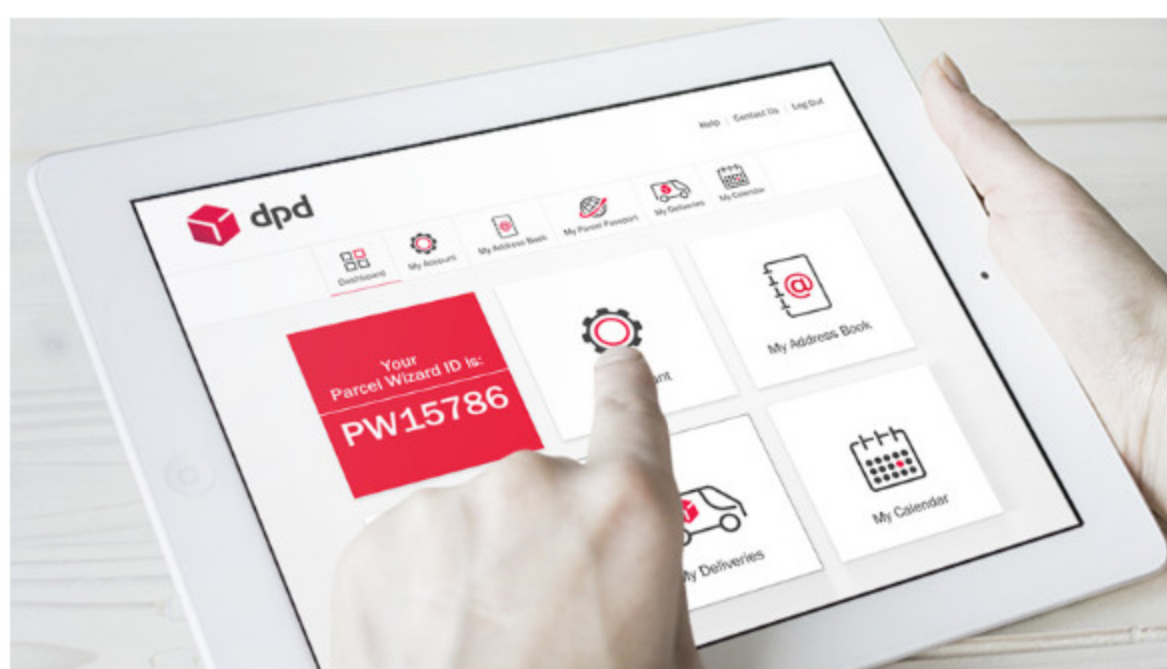

29

Years in business

38

Depots nationwide

USER INTERFACE DESIGN

Improved User Experience

State of the art Single Page Application (SPA) communicating with back-end web services.

- Single page application
- WebAPI communication
- Responsive design
- Dynamic user dashboard

SINGLE PAGE APPLICATION

Dynamic Integrated Dashboard

We were commissioned by DPD to design the architecture and develop the Parcel Wizard web system

- UX/UI Design, Graphic Design
- User Experience & User Interface
- Interactive Wireframing
- WebAPI communication via a security proxy